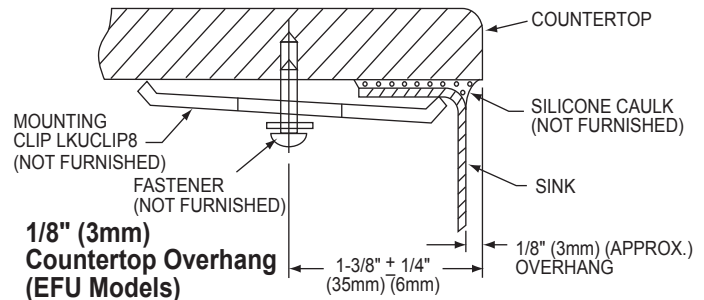

SINK DIMENSIONS*

Model Number	Overall		Inside Left Bowl			Inside Right Bowl			Cutout in Countertop	Minimum Cabinet Size
	L	W	L	W	D	L	W	D		
EFU312010R	31 1/4 (794mm)	20 1/2 (521mm)	14 (356mm)	18 (457mm)	10 (254mm)	13 1/2 (343mm)	16 (406mm)	10 (254mm)	See Template**	36 (914mm)

*Length is left to right. Width is front to back.

**Template is packed with every sink.

Model EFU312010R Illustrated

Installation Profile of EFU Models
The template provided with each EFU sink provides the only type of installation recommended by Elkay