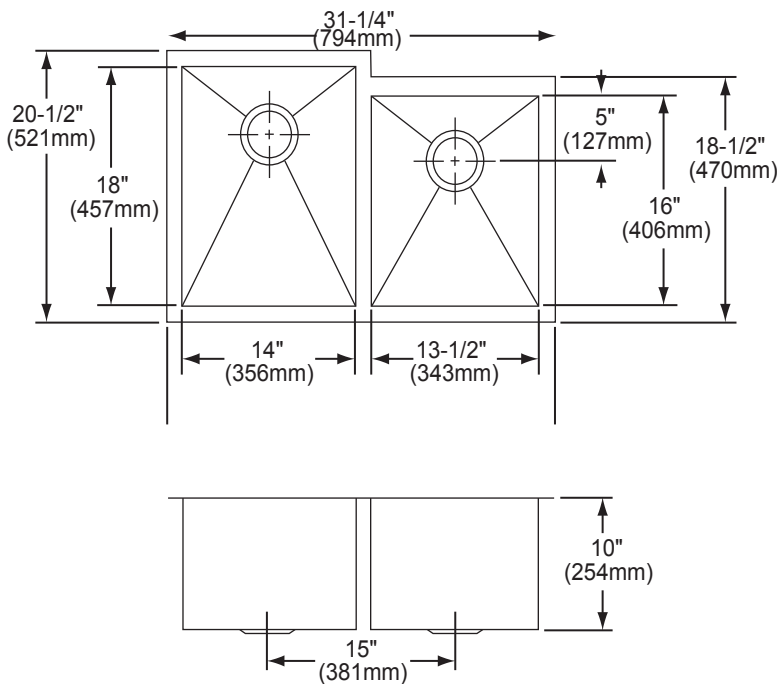

Model EFU312010R Illustrated

Installation Profile of EFU Models
The template provided with each EFU sink provides the only type of installation recommended by Elkay