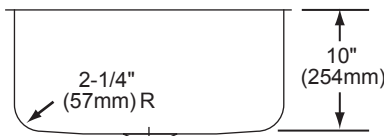

Bowl Depth: 8" (203mm) (EGUH2115), 10" (254mm) (EGUH211510).

Coved Corners: 3" (76mm) vertical and 2-1/4" (57mm) horizontal radius.

Finish: Exposed surfaces are polished to a Soft Highlighted Satin Finish.

Model EGUH2115

SINK PACKAGE(S)

MODEL	SINK	BOTTOM GRID	QTY	DRAIN	QTY
EGUH2115DBG	EGUH2115	LKWOBG2115SS	1	LK99	1
EGUH211510DBG	EGUH211510	LKWOBG2115SS	1	LK99	1

SINK DIMENSIONS*

Model Number	Overall		Inside Bowl			Cutout in Countertop	Minimum Cabinet Size
	L	W	L	W	D		
EGUH2115	23 1/2 (597mm)	18 1/4 (464mm)	21 (533mm)	15 3/4 (400mm)	8 (203mm)	See Template**	27 (686mm)
EGUH211510	23 1/2 (597mm)	18 1/4 (464mm)	21 (533mm)	15 3/4 (400mm)	10 (254mm)	See Template**	27 (686mm)

*Length is left to right. Width is front to back.

**Template is packed with every sink.

Model EGUH2115 Illustrated

Model EGUH211510 Illustrated

In keeping with our policy of continuing product improvement, Elkay reserves the right to change product specifications without notice. Please visit elkayusa.com for most current version of Elkay product specification sheets.