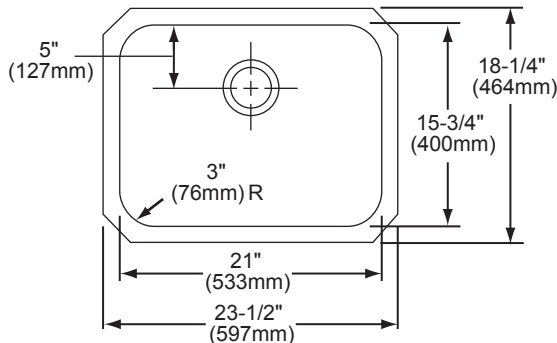

Bowl Depth: 8" (203mm) (EGUH2115), 10" (254mm) (EGUH211510).

Coved Corners: 3" (76mm) vertical and 2-1/4" (57mm) horizontal radius.

Finish: Exposed surfaces are polished to a Soft Highlighted Satin Finish.

Model EGUH2115

SINK PACKAGE(S)

MODEL	SINK	BOTTOM GRID	QTY	DRAIN	QTY
EGUH2115DBG	EGUH2115	LKWOBG2115SS	1	LK99	1
EGUH211510DBG	EGUH211510	LKWOBG2115SS	1	LK99	1

SINK DIMENSIONS*

Model Number	Overall		Inside Bowl			Cutout in Countertop	Minimum Cabinet Size
	L	W	L	W	D		
EGUH2115	23 1/2 (597mm)	18 1/4 (464mm)	21 (533mm)	15 3/4 (400mm)	8 (203mm)	See Template**	27 (686mm)
EGUH211510	23 1/2 (597mm)	18 1/4 (464mm)	21 (533mm)	15 3/4 (400mm)	10 (254mm)	See Template**	27 (686mm)

*Length is left to right. Width is front to back.

**Template is packed with every sink.

Model EGUH2115 Illustrated

Model EGUH211510 Illustrated

In keeping with our policy of continuing product improvement, Elkay reserves the right to change product specifications without notice. Please visit elkayusa.com for most current version of Elkay product specification sheets.