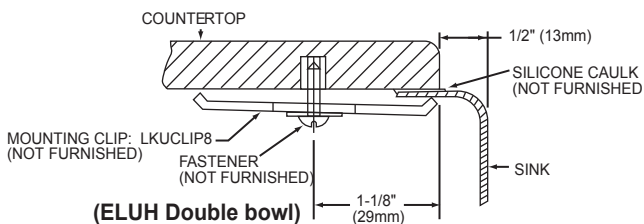

Model ELUH3219 Illustrated

In keeping with our policy of continuing product improvement, Elkay reserves the right to change product specifications without notice. Please visit elkayusa.com for most current version of Elkay product specification sheets.

This specification describes an Elkay product with design, quality, and functional benefits to the user. When making a comparison of others producers offerings, be certain these features are not overlooked.

Elkay

www.elkay.com

2222 Camden Court
Oak Brook, IL 60523

Printed in U.S.A.
©2010 Elkay

(Rev. 01/10) 1-181C