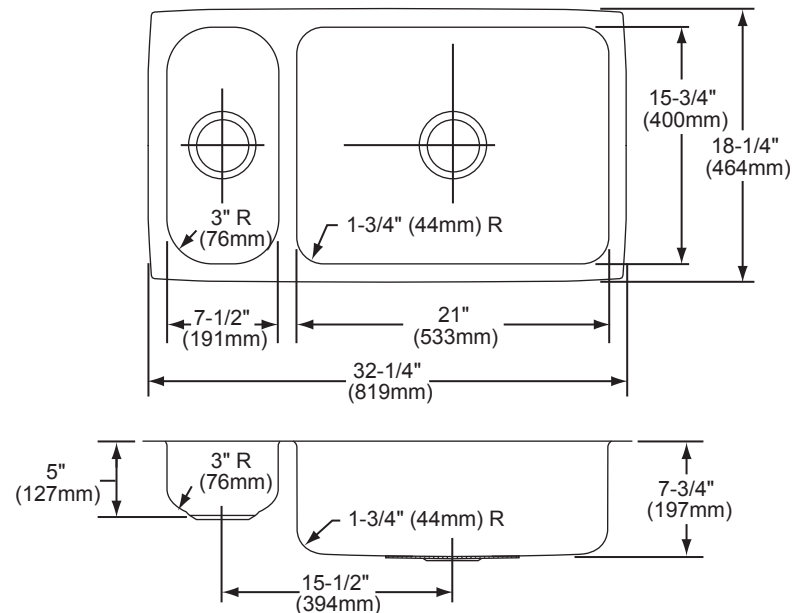

Model ELUH3219 Illustrated

In keeping with our policy of continuing product improvement, Elkay reserves the right to change product specifications without notice. Please visit elkayusa.com for most current version of Elkay product specification sheets.

This specification describes an Elkay product with design, quality, and functional benefits to the user. When making a comparison of others producers offerings, be certain these features are not overlooked.

Elkay

www.elkay.com

2222 Camden Court
Oak Brook, IL 60523

Printed in U.S.A.
©2010 Elkay

(Rev. 01/10) 1-181C