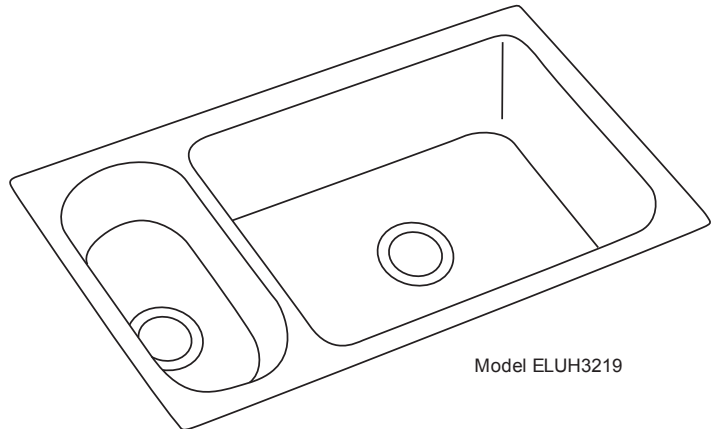

ELKAY® SPECIFICATIONS

Gourmet® Undermount Double Bowl Sink Model ELUH3219

GENERAL

Highest quality sink formed of #18 (1.2mm) gauge, type 304 (18-8) nickel bearing stainless steel. Reversible feature allows the sink to be rotated so small bowl is on the right or left.

Undermount.

DESIGN FEATURES

Bowl Depth: 5" (127mm) (small bowl), 7-3/4" (197mm) (large bowl).

Finish: Exposed surfaces are hand blended to a lustrous highlighted satin finish.

Underside: Fully protected by heavy duty Sound Guard™ undercoating to reduce condensation and dampen sound.

OTHER

Drain Openings: 3-1/2" (89mm).

NOTE: All Elkay undermount sinks are designed to affix to the underside of any solid surface countertop.

Sink complies with ASME A112.19.3-2008 / CSA B45.4-08

These sinks are listed by the International Association of Plumbing and Mechanical Officials as meeting the requirements of the Uniform Plumbing Code.

OPTIONAL ACCESSORIES

Bottom Grid: LKWBG2115SS.

Cutting Board: CB816, CBS715 (small bowl), CB1516 (large bowl)

Drain: LK99

Rinsing Baskets: LKW RB2115SS, (large bowl), LKW RB715SS (small bowl)

Utensil Caddy for Rinsing Basket: LKWUCSS

Model ELUH3219

SINK PACKAGE(S)

MODEL	SINK	BOTTOM GRID	QTY	DRAIN	QTY
ELUH3219DBG	ELUH3219	LKWBG2115SS	1	LK99	1

SINK DIMENSIONS*

Model Number	Overall		Inside Small Bowl			Inside Large Bowl			Cutout in Countertop	Minimum Cabinet Size
	L	W	L	W	D	L	W	D		
ELUH3219	32 1/4 (819mm)	18 1/4 (464mm)	7 1/2 (191mm)	15 3/4 (400mm)	5 (127mm)	21 (533mm)	15 3/4 (400mm)	7 3/4 (197mm)	See Template**	36 (914mm)

*Length is left to right. Width is front to back.

**Template is packed with every sink.

Installation Profile of ELUH Double Bowl Models

The template provided with each ELUH sink provides the only type of installation recommended by Elkay.