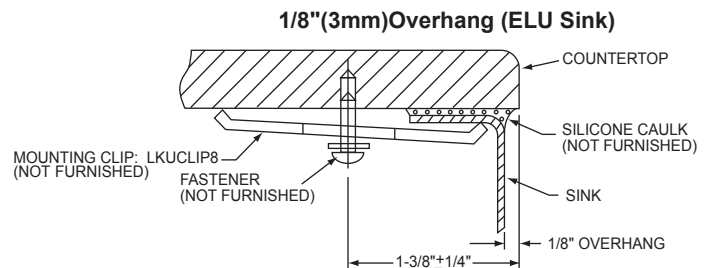

DESIGN FEATURES

Bowl Depth: 7" (178mm).

Coved Corners: 1-3/4" (44mm) vertical and horizontal radius.

Finish: Exposed surfaces are hand blended to a Lustrous Highlighted Satin finish.

Underside: Underside of sink is fully protected by heavy duty Sound Guard™ undercoating to reduce condensation and dampen sound.

OTHER

Drain Opening: 2" (51mm).

Note: All Elkay undermount sinks are designed to affix to the underside of any solid surface countertop.

Sink complies with ASME A112.19.3-2008 / CSA B45.4-08

These sinks are listed by the International Association of Plumbing and Mechanical Officials as meeting the requirements of the Uniform Plumbing Code.

Model ELU129

OPTIONAL ACCESSORIES

Bottom Grid: LKWBG1209SS.

Cutting Board (for ELUH129 only): CB912.

Drain: LK36.

Rinsing Basket: LKW RB1209SS.

Utensil Caddy for Rinsing Basket: LKWUCSS.

Mounting Clip: LKUCLIP8

SINK PACKAGE(S)

MODEL	SINK	BOTTOM GRID	QTY	DRAIN	QTY
ELU129DBG	ELU129	LKWBG1209SS	1	LK36	1
ELUH129DBG	ELUH129	LKWBG1209SS	1	LK36	1

Installation Profile of ELU and ELUH Single Bowl Models

The template provided with each sink provides the only type of installation recommended by Elkay.