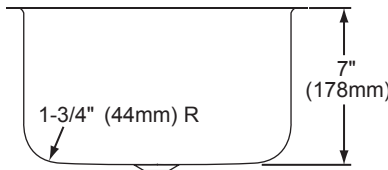

SINK DIMENSIONS*

Model Number	Overall		Inside Bowl			Cutout in Countertop	Minimum Cabinet Size
	L	W	L	W	D		
ELU129	13 1/2 (343mm)	10 3/4 (269mm)	12 (305mm)	9 1/4 (235mm)	7 (178mm)	See Template**	18 (457mm)
ELUH129	14 1/2 (368mm)	11 3/4 (298mm)	12 (305mm)	9 1/4 (235mm)	7 (178mm)		18 (457mm)

*Length is left to right. Width is front to back.

**Template is packed with every sink.

Model ELU129 Illustrated

Model ELUH129 Illustrated