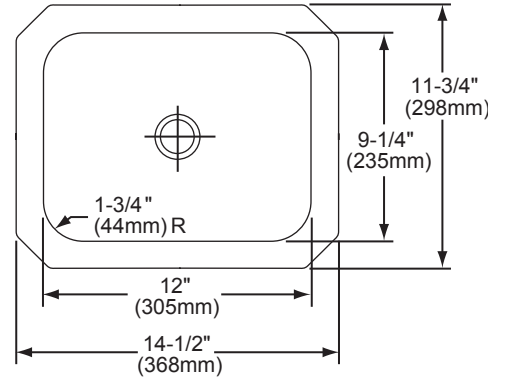

SINK DIMENSIONS*

Model Number	Overall		Inside Bowl			Cutout in Countertop	Minimum Cabinet Size
	L	W	L	W	D		
ELU129	13 1/2 (343mm)	10 3/4 (269mm)	12 (305mm)	9 1/4 (235mm)	7 (178mm)	See Template**	18 (457mm)
ELUH129	14 1/2 (368mm)	11 3/4 (298mm)	12 (305mm)	9 1/4 (235mm)	7 (178mm)		18 (457mm)

*Length is left to right. Width is front to back.

**Template is packed with every sink.

Model ELU129 Illustrated

Model ELUH129 Illustrated