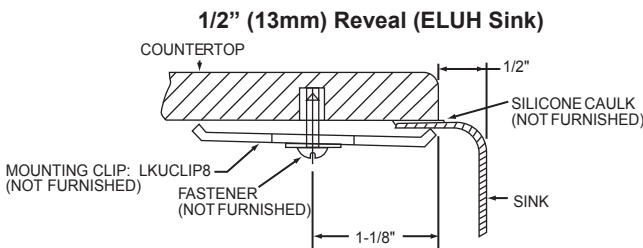

SEE OTHER SIDE FOR PRODUCT DIMENSIONS.

In keeping with our policy of continuing product improvement, Elkay reserves the right to change product specifications without notice. Please visit elkayusa.com for most current version of Elkay product specification sheets.

This specification describes an Elkay product with design, quality and functional benefits to the user. When making a comparison of other producers' offerings, be certain these features are not overlooked.

Elkay

elkay.com

2222 Camden Court
Oak Brook, IL 60523

Printed in U.S.A.

©2010 Elkay

(Rev. 01/10) 1-179C