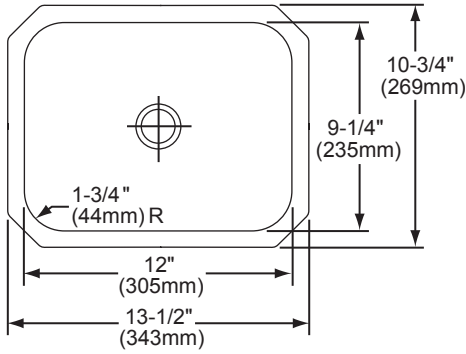

SINK DIMENSIONS*

Model Number	Overall		Inside Bowl			Cutout in Countertop	Minimum Cabinet Size
	L	W	L	W	D		
ELU129	13 1/2 (343mm)	10 3/4 (269mm)	12 (305mm)	9 1/4 (235mm)	7 (178mm)	See Template**	18 (457mm)
ELUH129	14 1/2 (368mm)	11 3/4 (298mm)	12 (305mm)	9 1/4 (235mm)	7 (178mm)		18 (457mm)

*Length is left to right. Width is front to back.

**Template is packed with every sink.

Model ELU129 Illustrated

Model ELUH129 Illustrated