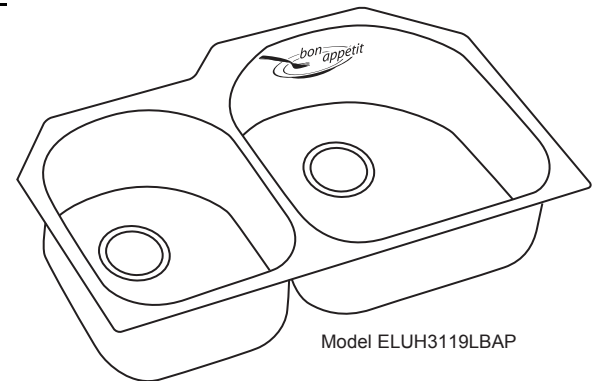

Model ELUH3119LBAP

Installation Profile of ELUH Models

The template provided with each ELUH sink provides the only type of installation recommended by Elkay.