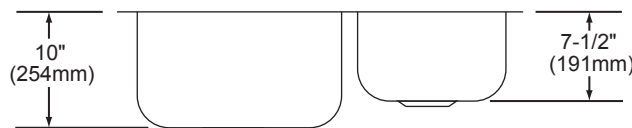

Model ELUH311910R Illustrated