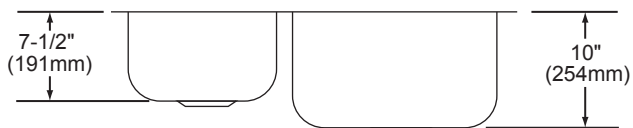

Model ELUH311910L Illustrated