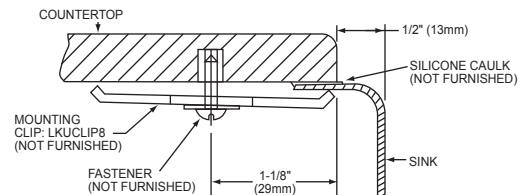

### Installation Profile of ELUH Models

The template provided with each ELUH sink provides the only type of installation recommended by Elkay.

(ELUH Double bowl)

SEE OTHER SIDE FOR PRODUCT DIMENSIONS.

This specification describes an Elkay product with design, quality and functional benefits to the user. When making a comparison of other producers' offerings, be certain these features are not overlooked.