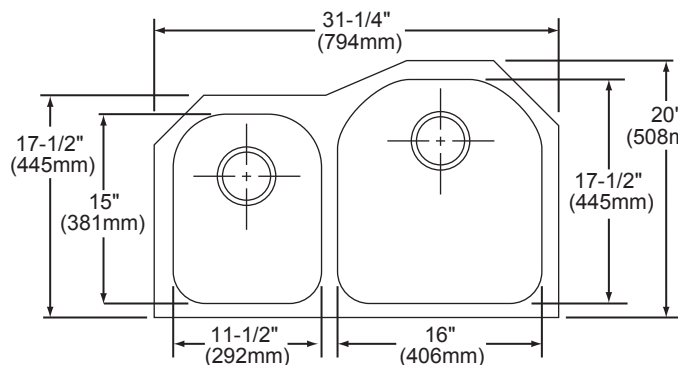

Harmony® Undermount Double Bowl Sink Model ELUH3119 Series

ELKAY® SPECIFICATIONS

SINK DIMENSIONS*

Model Number	Overall		Inside Left Bowl			Inside Right Bowl			Cutout in Countertop	Minimum Cabinet Size
	L	W	L	W	D	L	W	D		
ELUH3119L	31 1/4 (794mm)	20 (508mm)	11 1/2 (292mm)	15 (381mm)	7 1/2 (191mm)	16 (406mm)	17 1/2 (445mm)	7 1/2 (191mm)	See Template**	36 (914mm)
ELUH3119R	31 1/4 (794mm)	20 (508mm)	16 (406mm)	17 1/2 (445mm)	7 1/2 (191mm)	11 1/2 (292mm)	15 (381mm)	7 1/2 (191mm)		36 (914mm)
ELUH311910L	31 1/4 (794mm)	20 (508mm)	11 1/2 (292mm)	15 (381mm)	7 1/2 (191mm)	16 (406mm)	17 1/2 (445mm)	10 (254mm)		36 (914mm)
ELUH311910R	31 1/4 (794mm)	20 (508mm)	16 (406mm)	17 1/2 (445mm)	10 (254mm)	11 1/2 (292mm)	15 (381mm)	7 1/2 (191mm)		36 (914mm)
ELUH3119L___ (Statement option)	31 1/4 (794mm)	20 (508mm)	11 1/2 (292mm)	15 (381mm)	7 1/2 (191mm)	16 (406mm)	17 1/2 (445mm)	7 1/2 (191mm)		36 (914mm)
ELUH3119R___ (Statement option)	31 1/4 (794mm)	20 (508mm)	16 (406mm)	17 1/2 (445mm)	7 1/2 (191mm)	11 1/2 (292mm)	15 (381mm)	7 1/2 (191mm)		36 (914mm)
ELUH311910L___ (Statement option)	31 1/4 (794mm)	20 (508mm)	11 1/2 (292mm)	15 (381mm)	7 1/2 (191mm)	16 (406mm)	17 1/2 (445mm)	10 (254mm)		36 (914mm)
ELUH311910R___ (Statement option)	31 1/4 (794mm)	20 (508mm)	16 (406mm)	17 1/2 (445mm)	10 (254mm)	11 1/2 (292mm)	15 (381mm)	7 1/2 (191mm)		36 (914mm)

*Length is left to right. Width is front to back.
**Template #74180232 is packed with every sink.

Model ELUH3119L and ELUH311910L Illustrated