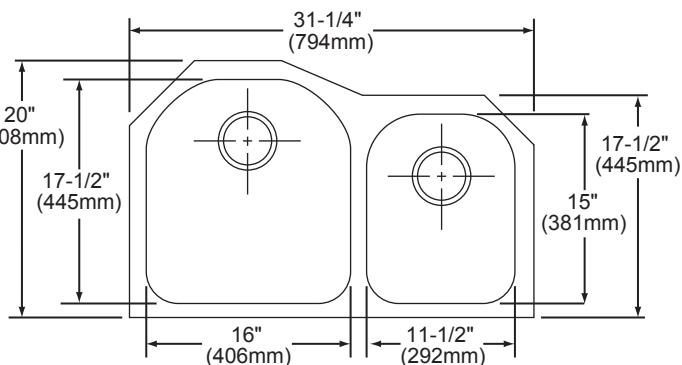

### DESIGN FEATURES

Bowl Depth: 7-1/2" (191mm) (ELUH3119); 10" (254mm) (ELUH311910 Large Bowl); 7-1/2" (191mm) (ELUH311910 Small Bowl).

Finish: Exposed surfaces are hand blended to a Lustrous Highlighted Satin finish.

## SINK DIMENSIONS\*

Model Number	Overall		Inside Left Bowl			Inside Right Bowl			Cutout in Countertop	Minimum Cabinet Size
	L	W	L	W	D	L	W	D		
ELUH3119L	31 1/4 (794mm)	20 (508mm)	11 1/2 (292mm)	15 (381mm)	7 1/2 (191mm)	16 (406mm)	17 1/2 (445mm)	7 1/2 (191mm)	See Template**	36 (914mm)
ELUH3119R	31 1/4 (794mm)	20 (508mm)	16 (406mm)	17 1/2 (445mm)	7 1/2 (191mm)	11 1/2 (292mm)	15 (381mm)	7 1/2 (191mm)		36 (914mm)
ELUH311910L	31 1/4 (794mm)	20 (508mm)	11 1/2 (292mm)	15 (381mm)	7 1/2 (191mm)	16 (406mm)	17 1/2 (445mm)	10 (254mm)		36 (914mm)
ELUH311910R	31 1/4 (794mm)	20 (508mm)	16 (406mm)	17 1/2 (445mm)	10 (254mm)	11 1/2 (292mm)	15 (381mm)	7 1/2 (191mm)		36 (914mm)
ELUH3119L___ (Statement option)	31 1/4 (794mm)	20 (508mm)	11 1/2 (292mm)	15 (381mm)	7 1/2 (191mm)	16 (406mm)	17 1/2 (445mm)	7 1/2 (191mm)		36 (914mm)
ELUH3119R___ (Statement option)	31 1/4 (794mm)	20 (508mm)	16 (406mm)	17 1/2 (445mm)	7 1/2 (191mm)	11 1/2 (292mm)	15 (381mm)	7 1/2 (191mm)		36 (914mm)
ELUH311910L___ (Statement option)	31 1/4 (794mm)	20 (508mm)	11 1/2 (292mm)	15 (381mm)	7 1/2 (191mm)	16 (406mm)	17 1/2 (445mm)	10 (254mm)		36 (914mm)
ELUH311910R___ (Statement option)	31 1/4 (794mm)	20 (508mm)	16 (406mm)	17 1/2 (445mm)	10 (254mm)	11 1/2 (292mm)	15 (381mm)	7 1/2 (191mm)		36 (914mm)

\*Length is left to right. Width is front to back.  
\*\*Template #74180232 is packed with every sink.

Model ELUH3119L and ELUH311910L Illustrated

Model ELUH3119R and ELUH311910R Illustrated

Model ELUH3119L Illustrated