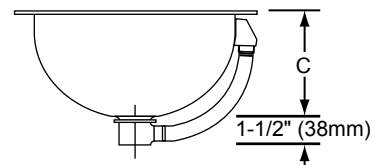

Model ELUH12LV Illustrated
Model ELUH16LV Illustrated