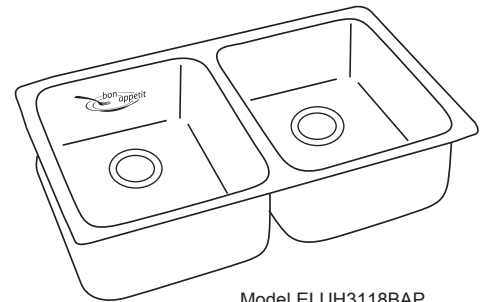

**SINKS ARE
MADE IN THE USA**

SINK PACKAGE(S)

MODEL	SINK	BOTTOM GRID	QTY	DRAIN	QTY
ELUH3118DBG	ELUH3118	LKWOBG1316SS	1	LK99	1
ELUH311810DBG	ELUH311810	LKWOBG1316SS	1	LK99	1
ELUH311810LDBG	ELUH311810L	LKWOBG1316SS	1	LK99	1
ELUH311810RDBG	ELUH311810R	LKWOBG1316SS	1	LK99	1

OPTIONAL STATEMENT FEATURE

Part No. Suffix for Statement Option	Pattern Name	Pattern Graphic	Pattern Style & Location
BAP	Bon Appetit		Patch – rear wall only, in the left bowl.
BLS	Blossom		Border – all around the sink bowls
GFT	Greek Fret		Border – all around the sink bowls
GRK	Garland Kitchen		Border – all around the sink bowls
CST	Cornerstone		Patch – rear wall only, in the left bowl.
CST2010	Cornerstone		
CST2011	Cornerstone		
CST2012	Cornerstone		
VIN	Vino		Border – all around the sink bowls

Model ELUH3118

Model ELUH311810L

Model ELUH311810R

Model ELUH3118BAP

Installation Profile

The template provided with each sink provides the only type of installation recommended by Elkay.

SEE OTHER SIDE FOR PRODUCT DIMENSIONS.