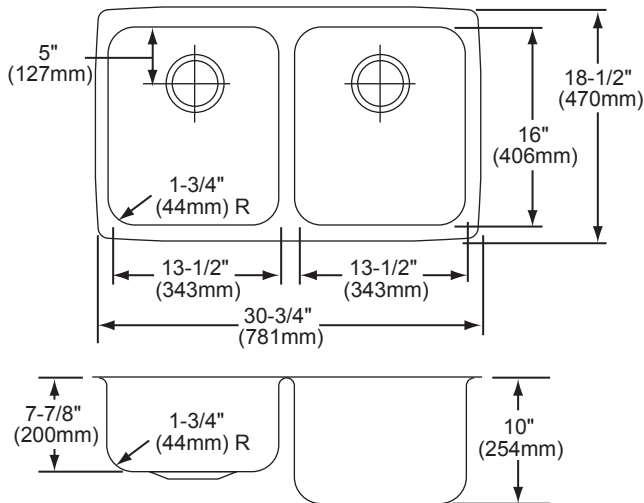

DESIGN FEATURES

Bowl Depths: 7-7/8" (200mm) (ELUH3118), 10" (254mm) (ELUH311810), 7-7/8" (200mm) shallow bowl, 10" (254mm) deep bowl (ELUH311810L/R).

Coved Corners: 1-3/4" (44mm) vertical and horizontal radius.

Model Number	Overall		Inside Left Bowl			Inside Right Bowl			Cutout in Countertop	Minimum Cabinet Size
	L	W	L	W	D	L	W	D		
ELUH3118	30 ³ / ₄ (781mm)	18 ¹ / ₂ (470mm)	13 ¹ / ₂ (343mm)	16 (406mm)	7 ⁷ / ₈ (200mm)	13 ¹ / ₂ (343mm)	16 (406mm)	7 ⁷ / ₈ (200mm)	See Template**	36 (914mm)
ELUH311810	30 ³ / ₄ (781mm)	18 ¹ / ₂ (470mm)	13 ¹ / ₂ (343mm)	16 (406mm)	10 (254mm)	13 ¹ / ₂ (343mm)	16 (406mm)	10 (254mm)		36 (914mm)
ELUH311810L	30 ³ / ₄ (781mm)	18 ¹ / ₂ (470mm)	13 ¹ / ₂ (343mm)	16 (406mm)	7 ⁷ / ₈ (200mm)	13 ¹ / ₂ (343mm)	16 (406mm)	10 (254mm)		36 (914mm)
ELUH311810R	30 ³ / ₄ (781mm)	18 ¹ / ₂ (470mm)	13 ¹ / ₂ (343mm)	16 (406mm)	10 (254mm)	13 ¹ / ₂ (343mm)	16 (406mm)	7 ⁷ / ₈ (200mm)		36 (914mm)
ELUH3118 (Statement Option)	30 ³ / ₄ (781mm)	18 ¹ / ₂ (470mm)	13 ¹ / ₂ (343mm)	16 (406mm)	7 ⁷ / ₈ (200mm)	13 ¹ / ₂ (343mm)	16 (406mm)	7 ⁷ / ₈ (200mm)		36 (914mm)
ELUH311810 (Statement Option)	30 ³ / ₄ (781mm)	18 ¹ / ₂ (470mm)	13 ¹ / ₂ (343mm)	16 (406mm)	10 (254mm)	13 ¹ / ₂ (343mm)	16 (406mm)	10 (254mm)		36 (914mm)

*Length is left to right. Width is front to back.
**Template #74180168 is packed with every sink.

Model ELUH3118 Illustrated

Model ELUH311810 Illustrated

Model ELUH311810L Illustrated

Model ELUH311810R Illustrated