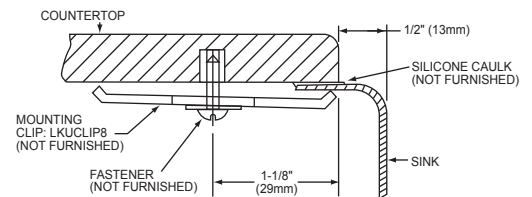

Model ELUH3118

Model ELUH311810L

Model ELUH311810R

Model ELUH3118BAP

Installation Profile

The template provided with each sink provides the only type of installation recommended by Elkay.

SEE OTHER SIDE FOR PRODUCT DIMENSIONS.