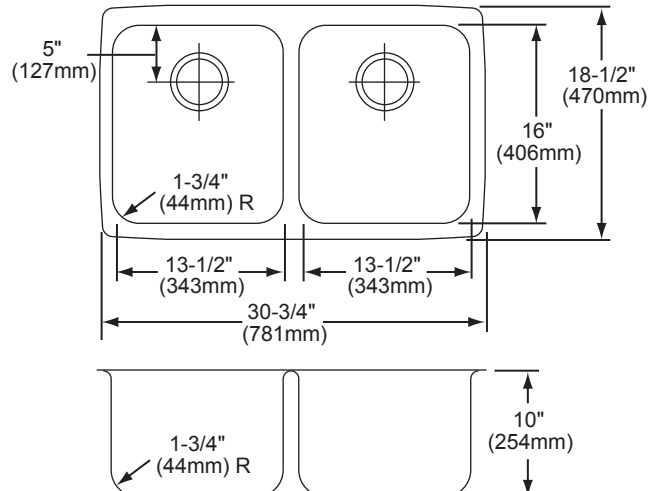

DESIGN FEATURES

Bowl Depths: 7-7/8" (200mm) (ELUH3118), 10" (254mm) (ELUH311810), 7-7/8" (200mm) shallow bowl, 10" (254mm) deep bowl (ELUH311810L/R).

Coved Corners: 1-3/4" (44mm) vertical and horizontal radius.

Elkay

elkayusa.com

2222 Camden Court
Oak Brook, IL 60523

Printed in U.S.A.
©2011 Elkay

(Rev. 03/11) 1-109J

**Gourmet® Undermount Double Bowl Sink
Model ELUH3118 Series**

**ELKAY®
SPECIFICATIONS**

SINK DIMENSIONS*

Model Number	Overall		Inside Left Bowl			Inside Right Bowl			Cutout in Countertop	Minimum Cabinet Size
	L	W	L	W	D	L	W	D		
ELUH3118	30 ³ / ₄ (781mm)	18 ¹ / ₂ (470mm)	13 ¹ / ₂ (343mm)	16 (406mm)	7 ⁷ / ₈ (200mm)	13 ¹ / ₂ (343mm)	16 (406mm)	7 ⁷ / ₈ (200mm)	See Template**	36 (914mm)
ELUH311810	30 ³ / ₄ (781mm)	18 ¹ / ₂ (470mm)	13 ¹ / ₂ (343mm)	16 (406mm)	10 (254mm)	13 ¹ / ₂ (343mm)	16 (406mm)	10 (254mm)		36 (914mm)
ELUH311810L	30 ³ / ₄ (781mm)	18 ¹ / ₂ (470mm)	13 ¹ / ₂ (343mm)	16 (406mm)	7 ⁷ / ₈ (200mm)	13 ¹ / ₂ (343mm)	16 (406mm)	10 (254mm)		36 (914mm)
ELUH311810R	30 ³ / ₄ (781mm)	18 ¹ / ₂ (470mm)	13 ¹ / ₂ (343mm)	16 (406mm)	10 (254mm)	13 ¹ / ₂ (343mm)	16 (406mm)	7 ⁷ / ₈ (200mm)		36 (914mm)
ELUH3118 (Statement Option)	30 ³ / ₄ (781mm)	18 ¹ / ₂ (470mm)	13 ¹ / ₂ (343mm)	16 (406mm)	7 ⁷ / ₈ (200mm)	13 ¹ / ₂ (343mm)	16 (406mm)	7 ⁷ / ₈ (200mm)		36 (914mm)
ELUH311810 (Statement Option)	30 ³ / ₄ (781mm)	18 ¹ / ₂ (470mm)	13 ¹ / ₂ (343mm)	16 (406mm)	10 (254mm)	13 ¹ / ₂ (343mm)	16 (406mm)	10 (254mm)		36 (914mm)

*Length is left to right. Width is front to back.
**Template #74180168 is packed with every sink.

Model ELUH3118 Illustrated

Model ELUH311810 Illustrated

Model ELUH311810L Illustrated

Model ELUH311810R Illustrated