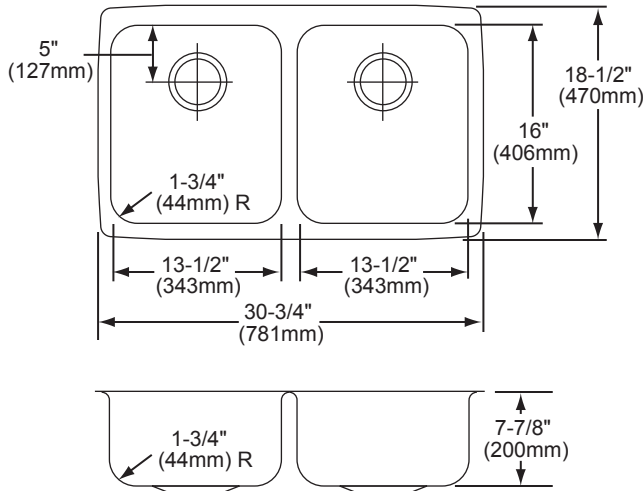

DESIGN FEATURES

Bowl Depths: 7-7/8" (200mm) (ELUH3118), 10" (254mm) (ELUH311810), 7-7/8" (200mm) shallow bowl, 10" (254mm) deep bowl (ELUH311810L/R).

Coved Corners: 1-3/4" (44mm) vertical and horizontal radius.

Elkay

elkayusa.com

2222 Camden Court
Oak Brook, IL 60523

Printed in U.S.A.
©2011 Elkay

(Rev. 03/11) 1-109J

**Gourmet® Undermount Double Bowl Sink
Model ELUH3118 Series**

**ELKAY®
SPECIFICATIONS**

SINK DIMENSIONS*

Model Number	Overall		Inside Left Bowl			Inside Right Bowl			Cutout in Countertop	Minimum Cabinet Size
	L	W	L	W	D	L	W	D		
ELUH3118	30 ³ / ₄ (781mm)	18 ¹ / ₂ (470mm)	13 ¹ / ₂ (343mm)	16 (406mm)	7 ⁷ / ₈ (200mm)	13 ¹ / ₂ (343mm)	16 (406mm)	7 ⁷ / ₈ (200mm)	See Template**	36 (914mm)
ELUH311810	30 ³ / ₄ (781mm)	18 ¹ / ₂ (470mm)	13 ¹ / ₂ (343mm)	16 (406mm)	10 (254mm)	13 ¹ / ₂ (343mm)	16 (406mm)	10 (254mm)		36 (914mm)
ELUH311810L	30 ³ / ₄ (781mm)	18 ¹ / ₂ (470mm)	13 ¹ / ₂ (343mm)	16 (406mm)	7 ⁷ / ₈ (200mm)	13 ¹ / ₂ (343mm)	16 (406mm)	10 (254mm)		36 (914mm)
ELUH311810R	30 ³ / ₄ (781mm)	18 ¹ / ₂ (470mm)	13 ¹ / ₂ (343mm)	16 (406mm)	10 (254mm)	13 ¹ / ₂ (343mm)	16 (406mm)	7 ⁷ / ₈ (200mm)		36 (914mm)
ELUH3118 (Statement Option)	30 ³ / ₄ (781mm)	18 ¹ / ₂ (470mm)	13 ¹ / ₂ (343mm)	16 (406mm)	7 ⁷ / ₈ (200mm)	13 ¹ / ₂ (343mm)	16 (406mm)	7 ⁷ / ₈ (200mm)		36 (914mm)
ELUH311810 (Statement Option)	30 ³ / ₄ (781mm)	18 ¹ / ₂ (470mm)	13 ¹ / ₂ (343mm)	16 (406mm)	10 (254mm)	13 ¹ / ₂ (343mm)	16 (406mm)	10 (254mm)		36 (914mm)

*Length is left to right. Width is front to back.
**Template #74180168 is packed with every sink.

Model ELUH3118 Illustrated

Model ELUH311810 Illustrated

Model ELUH311810L Illustrated

Model ELUH311810R Illustrated