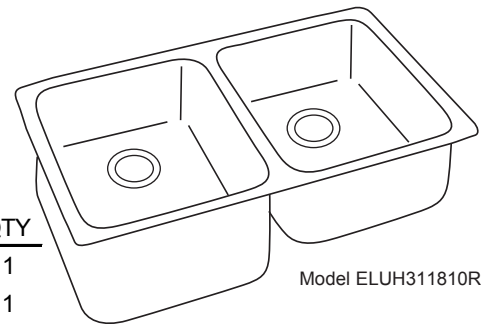

DESIGN FEATURES

Bowl Depths: 7-7/8" (200mm) (ELUH3118), 10" (254mm) (ELUH311810), 7-7/8" (200mm) shallow bowl, 10" (254mm) deep bowl (ELUH311810L/R).

Coved Corners: 1-3/4" (44mm) vertical and horizontal radius.

**SINKS ARE
MADE IN THE USA**

SINK PACKAGE(S)

MODEL	SINK	BOTTOM GRID	QTY	DRAIN	QTY
ELUH3118DBG	ELUH3118	LKWOBG1316SS	1	LK99	1
ELUH311810DBG	ELUH311810	LKWOBG1316SS	1	LK99	1
ELUH311810LDBG	ELUH311810L	LKWOBG1316SS	1	LK99	1
ELUH311810RDBG	ELUH311810R	LKWOBG1316SS	1	LK99	1

OPTIONAL STATEMENT FEATURE

Part No. Suffix for Statement Option	Pattern Name	Pattern Graphic	Pattern Style & Location
BAP	Bon Appetit		Patch – rear wall only, in the left bowl.
BLS	Blossom		Border – all around the sink bowls
GFT	Greek Fret		Border – all around the sink bowls
GRK	Garland Kitchen		Border – all around the sink bowls
CST	Cornerstone		Patch – rear wall only, in the left bowl.
CST2010	Cornerstone		
CST2011	Cornerstone		
CST2012	Cornerstone		
VIN	Vino		Border – all around the sink bowls

Model ELUH3118

Model ELUH311810L

Model ELUH311810R

Model ELUH3118BAP

Installation Profile

The template provided with each sink provides the only type of installation recommended by Elkay.

SEE OTHER SIDE FOR PRODUCT DIMENSIONS.