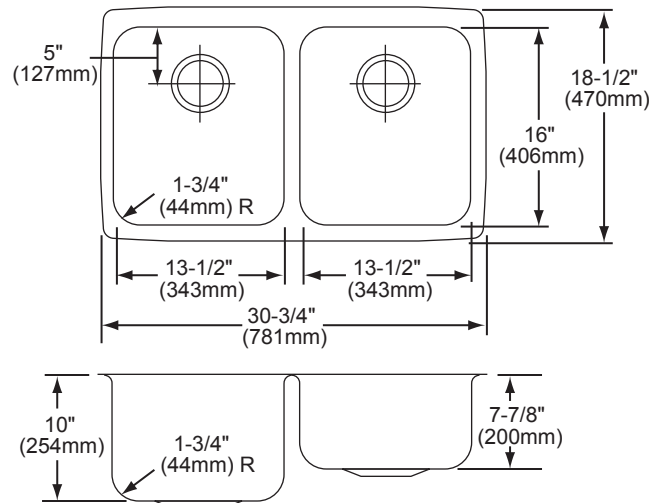

DESIGN FEATURES

Bowl Depths: 7-7/8" (200mm) (ELUH3118), 10" (254mm) (ELUH311810), 7-7/8" (200mm) shallow bowl, 10" (254mm) deep bowl (ELUH311810L/R).

Coved Corners: 1-3/4" (44mm) vertical and horizontal radius.

Model Number	Overall		Inside Left Bowl			Inside Right Bowl			Cutout in Countertop	Minimum Cabinet Size
	L	W	L	W	D	L	W	D		
ELUH3118	30 ³ / ₄ (781mm)	18 ¹ / ₂ (470mm)	13 ¹ / ₂ (343mm)	16 (406mm)	7 ⁷ / ₈ (200mm)	13 ¹ / ₂ (343mm)	16 (406mm)	7 ⁷ / ₈ (200mm)	See Template**	36 (914mm)
ELUH311810	30 ³ / ₄ (781mm)	18 ¹ / ₂ (470mm)	13 ¹ / ₂ (343mm)	16 (406mm)	10 (254mm)	13 ¹ / ₂ (343mm)	16 (406mm)	10 (254mm)		36 (914mm)
ELUH311810L	30 ³ / ₄ (781mm)	18 ¹ / ₂ (470mm)	13 ¹ / ₂ (343mm)	16 (406mm)	7 ⁷ / ₈ (200mm)	13 ¹ / ₂ (343mm)	16 (406mm)	10 (254mm)		36 (914mm)
ELUH311810R	30 ³ / ₄ (781mm)	18 ¹ / ₂ (470mm)	13 ¹ / ₂ (343mm)	16 (406mm)	10 (254mm)	13 ¹ / ₂ (343mm)	16 (406mm)	7 ⁷ / ₈ (200mm)		36 (914mm)
ELUH3118 (Statement Option)	30 ³ / ₄ (781mm)	18 ¹ / ₂ (470mm)	13 ¹ / ₂ (343mm)	16 (406mm)	7 ⁷ / ₈ (200mm)	13 ¹ / ₂ (343mm)	16 (406mm)	7 ⁷ / ₈ (200mm)		36 (914mm)
ELUH311810 (Statement Option)	30 ³ / ₄ (781mm)	18 ¹ / ₂ (470mm)	13 ¹ / ₂ (343mm)	16 (406mm)	10 (254mm)	13 ¹ / ₂ (343mm)	16 (406mm)	10 (254mm)		36 (914mm)

*Length is left to right. Width is front to back.
**Template #74180168 is packed with every sink.

Model ELUH3118 Illustrated

Model ELUH311810 Illustrated

Model ELUH311810L Illustrated

Model ELUH311810R Illustrated