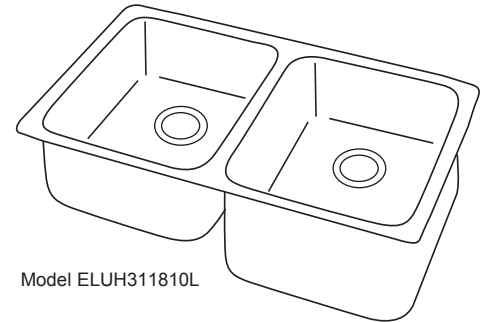

Model ELUH3118