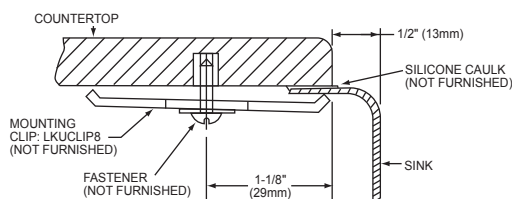

DESIGN FEATURES

Bowl Depths: 9-7/8" (251mm) (Large Bowl), 7-7/8" (200mm) (Small Bowl).

Coved Corners: 1-3/4" (44mm) vertical and horizontal radius.

Finish: Exposed surfaces are hand blended to a Lustrous Highlighted Satin Finish.

Rinsing Baskets: LKWRB1418SS (large bowl), LKWRB1316SS (small bowl), LKWERBSS (either bowl).

Utensil Caddy for Rinsing Basket: LKWUCSS.

Model ELUH3120R

Model ELUH3120L

SINK PACKAGE(S)

MODEL	SINK	BOTTOM GRID	QTY	DRAIN	QTY
ELUH3120LDBG	ELUH3120L	LKWOBG1418SS	1	LK99	1
ELUH3120RDBG	ELUH3120R	LKWOBG1418SS	1	LK99	1
MODEL	SINK	FAUCET	QTY		
LKGTPKG2CR	ELUH3120R	LKGT1041CR	1		
LKGTPKG2NK	ELUH3120R	LKGT1041NK	1		

Installation Profile

The template provided with each sink provides the only type of installation recommended by Elkay.

Model LKGT1041

SEE OTHER SIDE FOR PRODUCT DIMENSIONS.

In keeping with our policy of continuing product improvement, Elkay reserves the right to change product specifications without notice. Please visit elkayusa.com for most current version of Elkay product specification sheets.