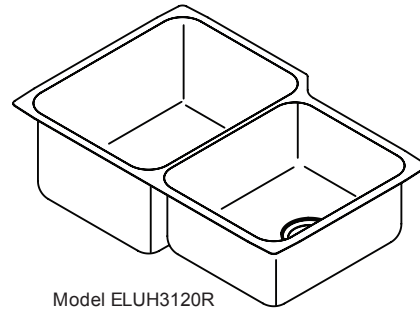

DESIGN FEATURES

Bowl Depths: 9-7/8" (251mm) (Large Bowl), 7-7/8" (200mm) (Small Bowl).

Coved Corners: 1-3/4" (44mm) vertical and horizontal radius.

Finish: Exposed surfaces are hand blended to a Lustrous Highlighted Satin Finish.

OPTIONAL ACCESSORIES

Bottom Grids: LKWOBG1418SS (large bowl), LKWOBG1316SS (small bowl).

Cutting Boards: CBR1418, CBS1418 (large bowl), CB1613, CB1713, CBR1316, CBS1316 (small bowl).

Drain: LK99.

Mounting Clip: LKUCLIP8 (2 packages required).

Rinsing Baskets: LKWRB1418SS (large bowl), LKWRB1316SS (small bowl), LKWERBSS (either bowl).

Utensil Caddy for Rinsing Basket: LKWUCSS.

Model ELUH3120R

Model ELUH3120L

SINK PACKAGE(S)

MODEL	SINK	BOTTOM GRID	QTY	DRAIN	QTY
ELUH3120LDBG	ELUH3120L	LKWOBG1418SS	1	LK99	1
ELUH3120RDBG	ELUH3120R	LKWOBG1418SS	1	LK99	1
MODEL	SINK	FAUCET	QTY		
LKGTPKG2CR	ELUH3120R	LKGT1041CR	1		
LKGTPKG2NK	ELUH3120R	LKGT1041NK	1		

Installation Profile

The template provided with each sink provides the only type of installation recommended by Elkay.

Model LKGT1041

SEE OTHER SIDE FOR PRODUCT DIMENSIONS.

In keeping with our policy of continuing product improvement, Elkay reserves the right to change product specifications without notice. Please visit elkayusa.com for most current version of Elkay product specification sheets.