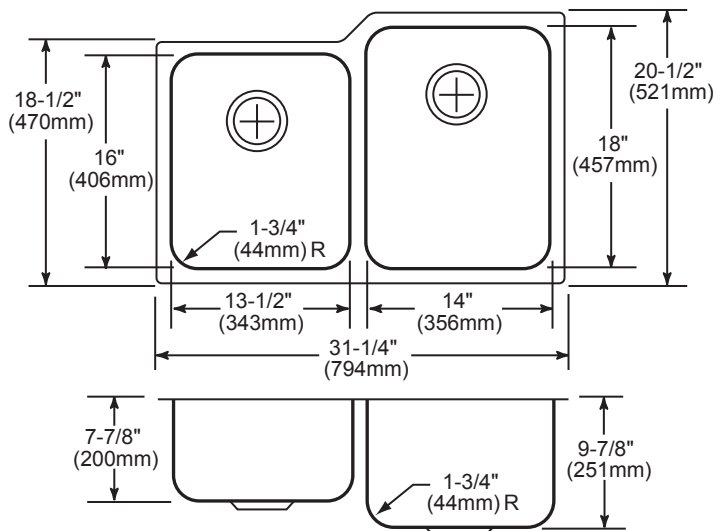

DESIGN FEATURES

Bowl Depths: 9-7/8" (251mm) (Large Bowl), 7-7/8" (200mm) (Small Bowl).

Coved Corners: 1-3/4" (44mm) vertical and horizontal radius.

Finish: Exposed surfaces are hand blended to a Lustrous Highlighted Satin Finish.

Elkay

elkayusa.com

2222 Camden Court
Oak Brook, IL 60523

Printed in U.S.A.
©2010 Elkay

(Rev. 09/10) 1-1081

**Gourmet® Undermount Double Bowl Sink
Models ELUH3120L and ELUH3120R**

**ELKAY®
SPECIFICATIONS**

SINK DIMENSIONS*

Model Number	Overall		Inside Left Bowl			Inside Right Bowl			Cutout in Countertop	Minimum Cabinet Size
	L	W	L	W	D	L	W	D		
ELUH3120L	31 ¹ / ₄ (794mm)	20 ¹ / ₂ (521mm)	13 ¹ / ₂ (343mm)	16 (406mm)	7 ⁷ / ₈ (200mm)	14 (356mm)	18 (457mm)	9 ⁷ / ₈ (251mm)	See Template**	36 (914mm)
ELUH3120R	31 ¹ / ₄ (794mm)	20 ¹ / ₂ (521mm)	14 (356mm)	18 (457mm)	9 ⁷ / ₈ (251mm)	13 ¹ / ₂ (343mm)	16 (406mm)	7 ⁷ / ₈ (200mm)	See Template**	36 (914mm)

*Length is left to right. Width is front to back.

**Template # 74180233 is packed with every sink.

Model ELUH3120L Illustrated

Model ELUH3120R Illustrated