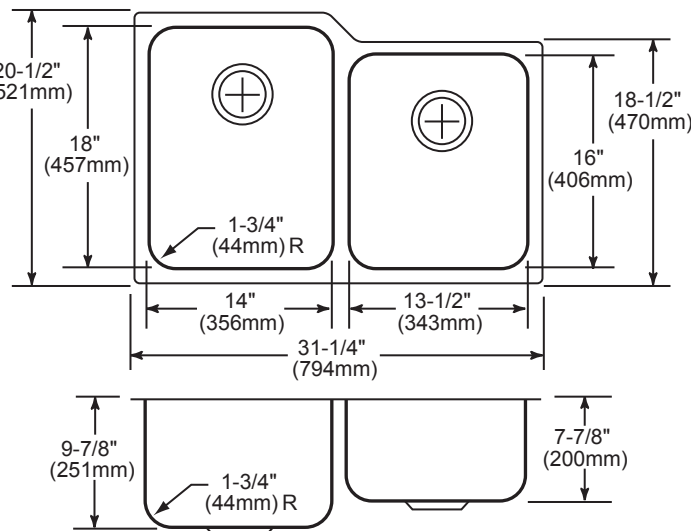

DESIGN FEATURES

Bowl Depths: 9-7/8" (251mm) (Large Bowl), 7-7/8" (200mm) (Small Bowl).

Coved Corners: 1-3/4" (44mm) vertical and horizontal radius.

Finish: Exposed surfaces are hand blended to a Lustrous Highlighted Satin Finish.

Elkay

elkayusa.com

2222 Camden Court
Oak Brook, IL 60523

Printed in U.S.A.
©2010 Elkay

(Rev. 09/10) 1-1081

**Gourmet® Undermount Double Bowl Sink
Models ELUH3120L and ELUH3120R**

**ELKAY®
SPECIFICATIONS**

SINK DIMENSIONS*

Model Number	Overall		Inside Left Bowl			Inside Right Bowl			Cutout in Countertop	Minimum Cabinet Size
	L	W	L	W	D	L	W	D		
ELUH3120L	31 ¹ / ₄ (794mm)	20 ¹ / ₂ (521mm)	13 ¹ / ₂ (343mm)	16 (406mm)	7 ⁷ / ₈ (200mm)	14 (356mm)	18 (457mm)	9 ⁷ / ₈ (251mm)	See Template**	36 (914mm)
ELUH3120R	31 ¹ / ₄ (794mm)	20 ¹ / ₂ (521mm)	14 (356mm)	18 (457mm)	9 ⁷ / ₈ (251mm)	13 ¹ / ₂ (343mm)	16 (406mm)	7 ⁷ / ₈ (200mm)	See Template**	36 (914mm)

*Length is left to right. Width is front to back.

**Template # 74180233 is packed with every sink.

Model ELUH3120L Illustrated

Model ELUH3120R Illustrated